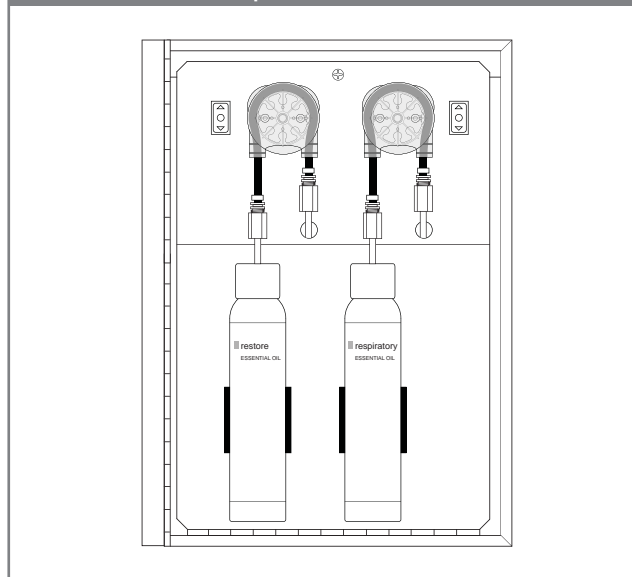

STEAMIST®

AromaSense Option

Model: TSA

Product Information – TSA

2 year parts warranty

Can only be installed with TSG Series steam generators.

Canisters not included

Package Includes:

- (1) TSA Aroma pump module
- (2) Black pump tubes
- (2) Clear Canister tubes
- (2) Drilled Canister Caps
- (2) 6ft clear tubes
- (1) Aroma Injection Tee
- (1) 25' Control cable

Dimensions:

11-7/8 high x 8-1/8 wide x 5-1/4 deep

AromaSense Pump

Notes

Installation Notes

Mounting Holes: 5" apart and level

Rough-in Notes

Must maintain access from the pump location to the Aroma Injection Tee. Do not bury clear tubes behind any walls.

Requires 120mL AromaSense Canisters with oil