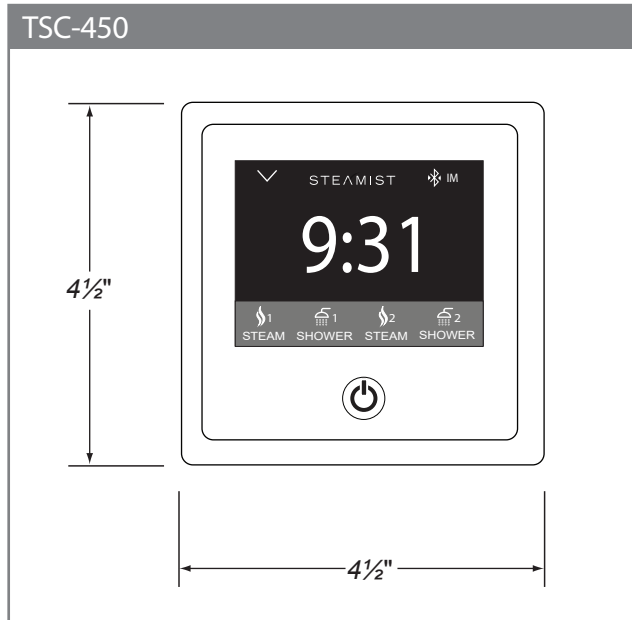

STEAMIST®

Steambath Control

Model: TSC-450

Product Information – TSC-450 with WiFi

2 years parts warranty

Finger-light touchscreen operation

2 memory settings

Programmable Time and Temperature.

Temperature range 50°F min to 125°F max.

Time up to 60 minutes.

Operates AromaSense, AudioSense, ChromaSense and ShowerSense options.

Digital display of ambient and set temperature.

Dimensions: 4½" x 4½"

Package Includes: Control, WiFi Receiver, 35-Ft. Multi-Conductor Cable, 6-Pin Coupler, Steamhead (Delivers 360-Degree Steam Dispersion), Strain Relief Clamp, Silicone Sealant, Installation and Operating Instructions.

Required Electrical Service:

Low-voltage connection from TSG generator via multi-conductor cable (supplied).

mySteamist